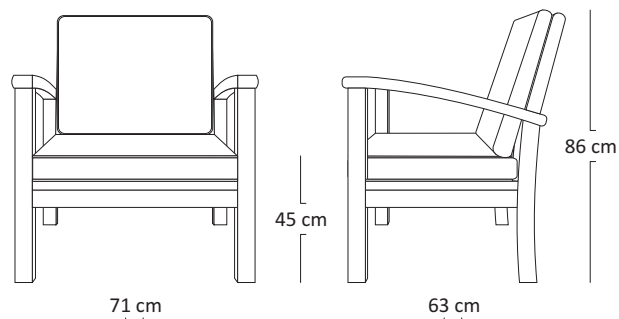

TIARA SOFA

TSF01

Description :

The Tiara collection is inspired by Danish Design. Balanced proportions and clean lines in premium solid teak to ensure years of enjoyment. Ideal for both residential or commercial use.

Dimensions :

Total Width : 71 cm
Total Depth : 63 cm
Height : 86 cm
Seat Height : 45 cm

Packaging :

Weight : 46.08 kg /Unit
Volume : 0.40 m³
Packing : 1 / Box

Cushion Fabrics :

Sunproof

110
Maroon Red

044
Pacific Blue