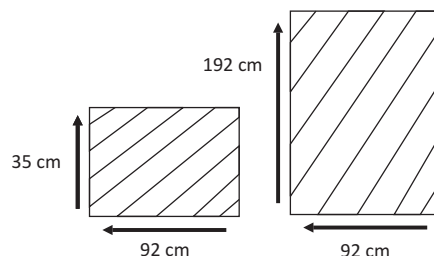

PACKAGING

Weight : 86 Kg/Unit
Volume : 1.08 m³
Packing : 1/Box

TIMBER FINISH

CUSHION FABRICS :

Sunproof

Sunbrella