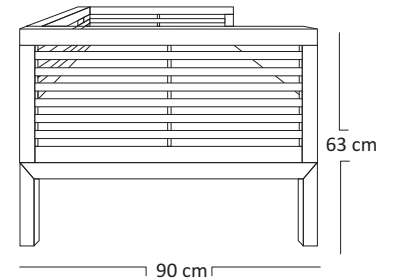

ACCURA SOFA 2 SEATER

ACS362

DESCRIPTION

Our Accura Collection combines the timeless beauty of teak with the strength and resiliency of Stainless Steel to produce stunning designs and high performance furniture. Perfect for indoor as well as outdoor use in a residential or a commercial setting. Highly durable and low maintenance furniture. Made of Grade A Kiln dried plantation grown teak wood and grade 304 stainless steel.

DIMENSIONS

Length/Width : 190 cm
Depth : 90 cm
Total Height : 63 cm
Seat Height : 44 cm