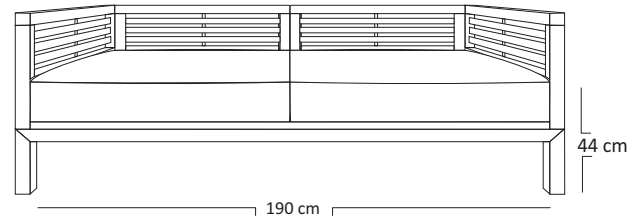

ACCURA SOFA 2 SEATER

ACS362

DESCRIPTION

Our Accura Collection combines the timeless beauty of teak with the strength and resiliency of Stainless Steel to produce stunning designs and high performance furniture. Perfect for indoor as well as outdoor use in a residential or a commercial setting. Highly durable and low maintenance furniture. Made of Grade A Kiln dried plantation grown teak wood and grade 304 stainless steel.

DIMENSIONS

Length/Width : 190 cm
Depth : 90 cm
Total Height : 63 cm
Seat Height : 44 cm