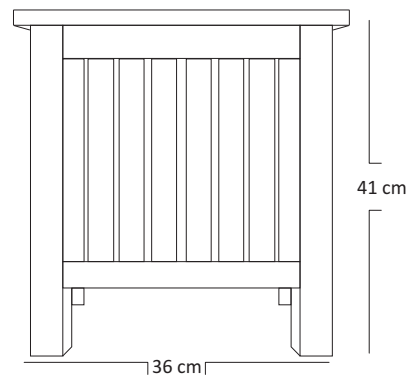

XL SIDE TABLE

ST32

DESCRIPTION

Masterfully crafted out of solid teak wood - it can be assembled and unassembled easily. Blends well with a variety of sofas

TIMBER FINISH

AM I - Stain

Teak Brown

Natural

DIMENSIONS

Length/Width : 36 cm
Depth : 36 cm
Height : 41 cm

PACKAGING

Weight : 4.8 Kg/Unit
Volume : 0.05 m³
Packing : 1 /Box