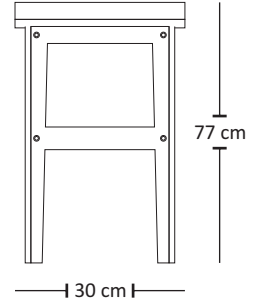

ZEN STOOL

ZS01

Description :

Expertly crafted teak wood dining stool. Elegant and comfortable. Easy to move around.

Dimensions :

Total Width : 55 cm
Total Depth : 30 cm
Height : 77 cm

Packaging :

Weight : 12 kg /Unit
Volume : 0.17 m³
Packing : 2 / Box