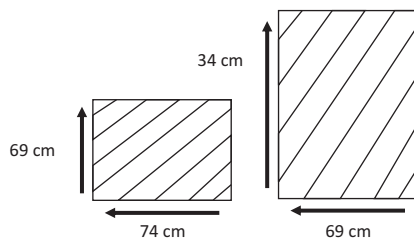

ZEN STOOL

ZS01

Description :

Expertly crafted teak wood dining stool. Elegant and comfortable. Easy to move around.

Dimensions :

Total Width : 55 cm
Total Depth : 30 cm
Height : 77 cm

Packaging :

Weight : 12 kg /Unit
Volume : 0.17 m³
Packing : 2 / Box