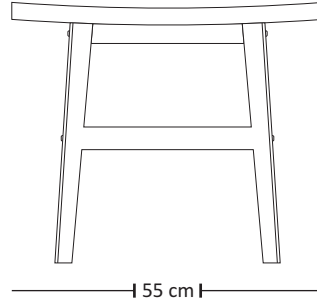

ZEN STOOL

ZS01

Description :

Expertly crafted teak wood dining stool. Elegant and comfortable. Easy to move around.

Dimensions :

Total Width : 55 cm
Total Depth : 30 cm
Height : 77 cm

Packaging :

Weight : 12 kg /Unit
Volume : 0.17 m³
Packing : 2 / Box