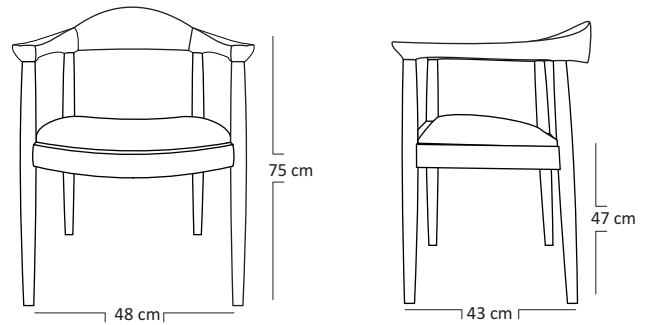

MEHFIL CHAIR

HDC42

DESCRIPTION

Crafted of solid wood with fixed upholstered cushion. Simple and versatile. Great for slow dining restaurants and homes. The curved backrest and armrest makes for a comfortable seating.

TIMBER FINISH

AMI - Stain

Teak Brown

Natural

DIMENSIONS

Length/Width : 43 cm
Depth : 48 cm
Total Height : 75 cm
Seat Height : 47 cm

CUSHION FABRICS :

Amorist