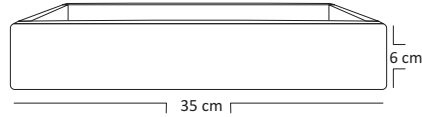

BAHAMAS SERVING TRAY

ST01TB

DESCRIPTION

A simple solid wood tray with carved in handles on each side for lifting and carrying. Suitable for homes, restaurant, coffee shop and hotels usage.

TIMBER FINISH

AM I - Stain

Teak Brown

Natural

DIMENSIONS

Length/Width : 35 cm
Depth : 25 cm
Height : 6 cm

PACKAGING

Weight : 1.1 Kg/Unit
Volume : 0.01 m
Packing : 4 /Box