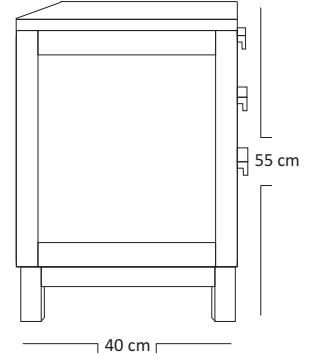

## DESCRIPTION

Solid wood framewith ample space on top to hold most bedside lamps. Three drawer bedside table to make easy for you to organise your clutter. Make of solid wood with a simple and elegance design.

## DIMENSIONS

Length/Width : 50 cm  
Depth : 40 cm  
Total Height : 55 cm

## PACKAGING

Weight : 17 Kg/Unit  
Volume : 0.11 m<sup>3</sup>  
Packing : 1 /Box