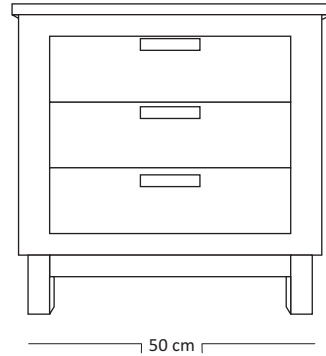

# MURANO BEDSIDE TABLE

BST05

## DESCRIPTION

Solid wood framewith ample space on top to hold most bedside lamps. Three drawer bedside table to make easy for you to organise your clutter. Make of solid wood with a simple and elegance design.

## DIMENSIONS

Length/Width : 50 cm  
Depth : 40 cm  
Total Height : 55 cm