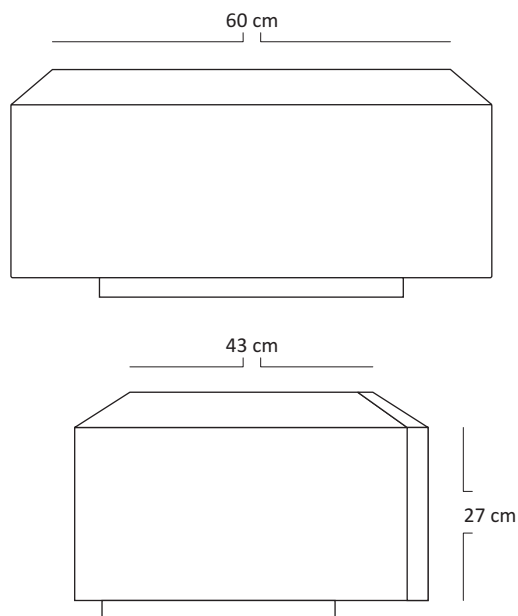

# MILAN BEDSIDE TABLE

MT39

## Description :

Hand crafted from solid teak wood. Contemporary straight cut design with a single drawer.

## Dimensions :

Total Length : 60 cm

Total Width : 43 cm

Height : 27 cm

## Packaging :

Weight : 22 kg /Unit

Volume : 0.08 m<sup>3</sup>

Packing : 1 / Box